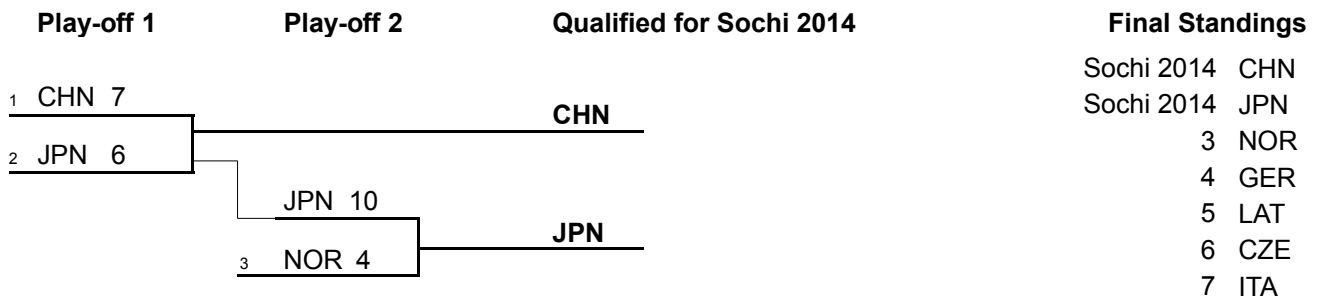

Session Results and Standings

Résultats de la session et classement

Sheet	Game	Team	LSFE	1	2	3	4	5	6	7	8	9	10	Extra Ends	Total
B	8	JPN - Japan	*	1	0	0	1	1	0	0	6	1	X		10
	8	NOR - Norway		0	2	1	0	0	0	1	0	0	X		4

Championship Bracket

LEGEND

LSFE (*) Last stone first end

X Unplayed/unfinished end due to concession